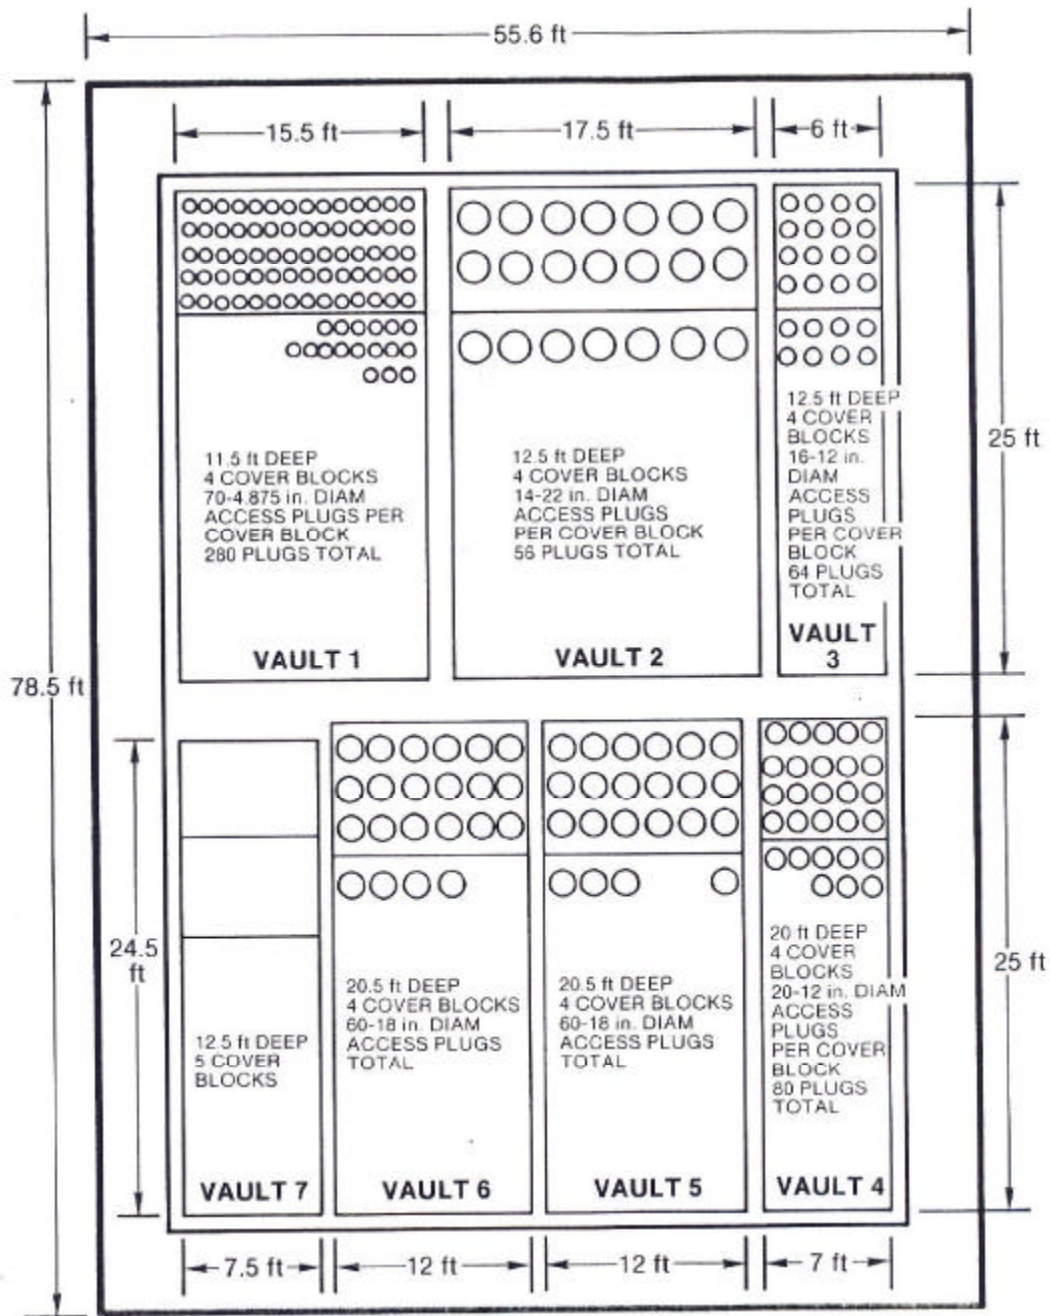

G:\GRAPHICS\PROJECTS\26472 - BOEING ROCKETDYNE\RMHF\26473A202\_HA.DWG

**HALEY & ALDRICH**

THE BOEING COMPANY  
SANTA SUSANA FIELD LABORATORY

**BUILDING 4022 FLOOR PLAN**

SCALE: AS SHOWN  
OCTOBER 2006

**FIGURE 6**